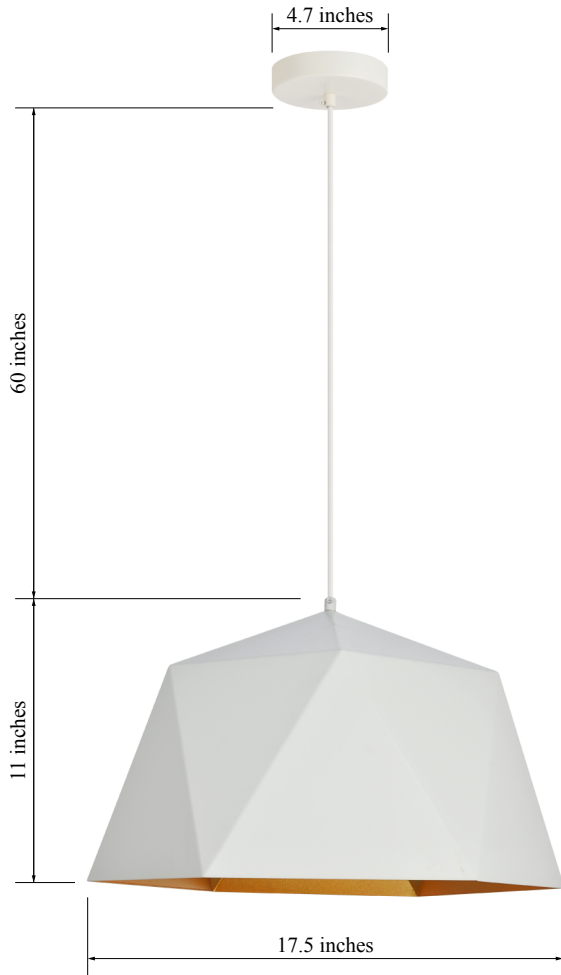

PRODUCT SPECIFICATION SHEET

COLLECTION

1-Light Pendant lamp Iron Shade

White
Item No:LDPD2082

Black
Item No:LDPD2083

Available Finishes

Dimensions

Canopy Size(in)	D4.7"H1"
Chain/Rod Length	60"
Length	N/A
Width	17.5"
Height	11"
Maximum Height	71"

Specifications

Finish	2 Finishes
Material	Iron
Glass Color	N/A
Type	Pendant lamp
Hanging Device	Cord
Voltage	110-125V
Dimmable	Yes
Warranty	1 Year Limited
Shipment Type	Small Parcel

Bulb / Socket

Socket Type	E26
Number of Lights	1
Wattage/Bulb	40W
Included	No

Installation

Indoor/Outdoor	Indoor
Dry/Wet/Damp	Dry
Weight	5.2 LBS
Wire Length	60"
Safety Rating	ETL Listed